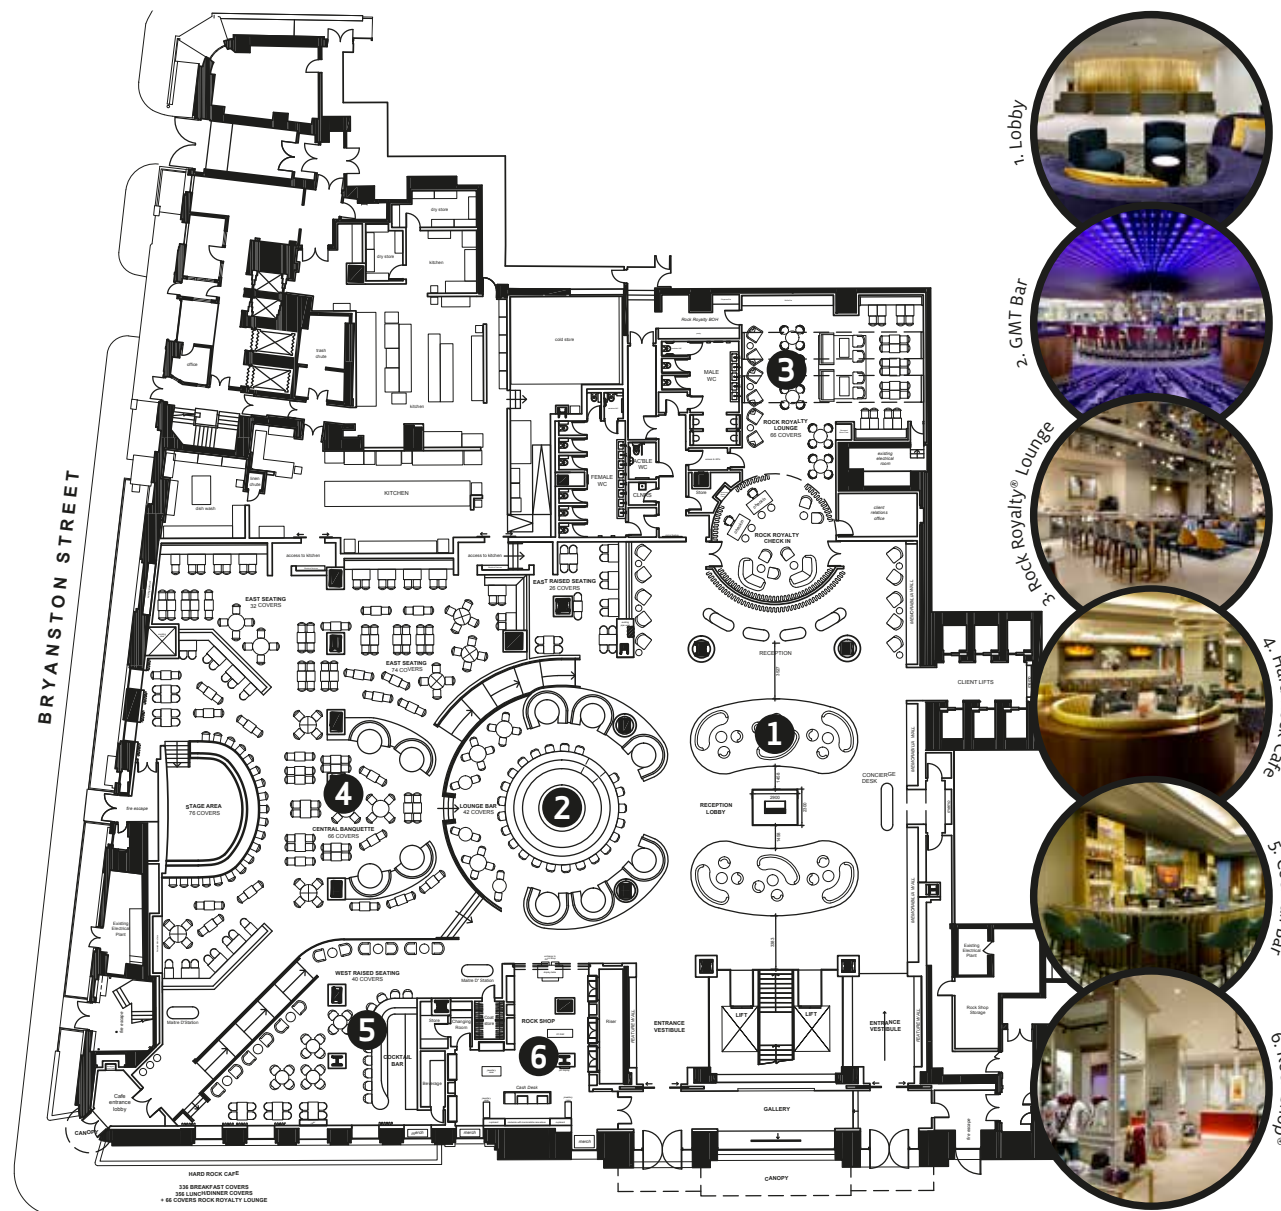

LONDON

HOTEL HIGHLIGHTS

- OPEN NOW
- ICONIC CENTRAL LONDON LOCATION ON THE CORNER OF PARK LANE AND OXFORD STREET WITH 900 ROOMS AND SUITES ON OPENING AND A FURTHER 100 TO BE ADDED IN MID 2020
- 3 F&B OUTLETS INCLUDING 2 VIBRANT BARS AND THE LIVELY HARD ROCK CAFE ON OXFORD STREET
- ROCK ROYALTY® LOUNGE & FLOOR
- ROCK SHOP®
- STATE-OF-THE-ART FITNESS CENTRE FEATURING ROCK OM YOGA
- M&E SPACE TO BE ADDED IN MID 2020
- THE SOUND OF YOUR STAY® PROGRAM OFFERS AN EXCLUSIVE AUDIO EXPERIENCE THAT PUTS GUESTS UP CLOSE AND PERSONAL WITH THE MUSIC
- ENJOY PERFECTLY CURATED PLAYLISTS WITH OUR TRACKS® IN-ROOM SERVICE, CHANNEL YOUR INNER ROCK STAR WITH YOUR VERY OWN FENDER GUITAR WITH PICKS® OR LET THE MUSIC TAKE YOU WITH A CROSLEY TURNTABLE AND OUR CAREFULLY CURATED COLLECTION OF VINYL RECORDS WITH WAX®

DELUXE GOLD TWIN ROOM

Hard Rock
HOTEL
LONDON

ROCK ROYALTY JUNIOR SUITE

Hard Rock
HOTEL
LONDON

ROCK ROYALTY ROOM SUITE

ROCK ROYALTY BATHROOMS

WALK-IN WARDROBE

Hard Rock
HOTEL
LONDON